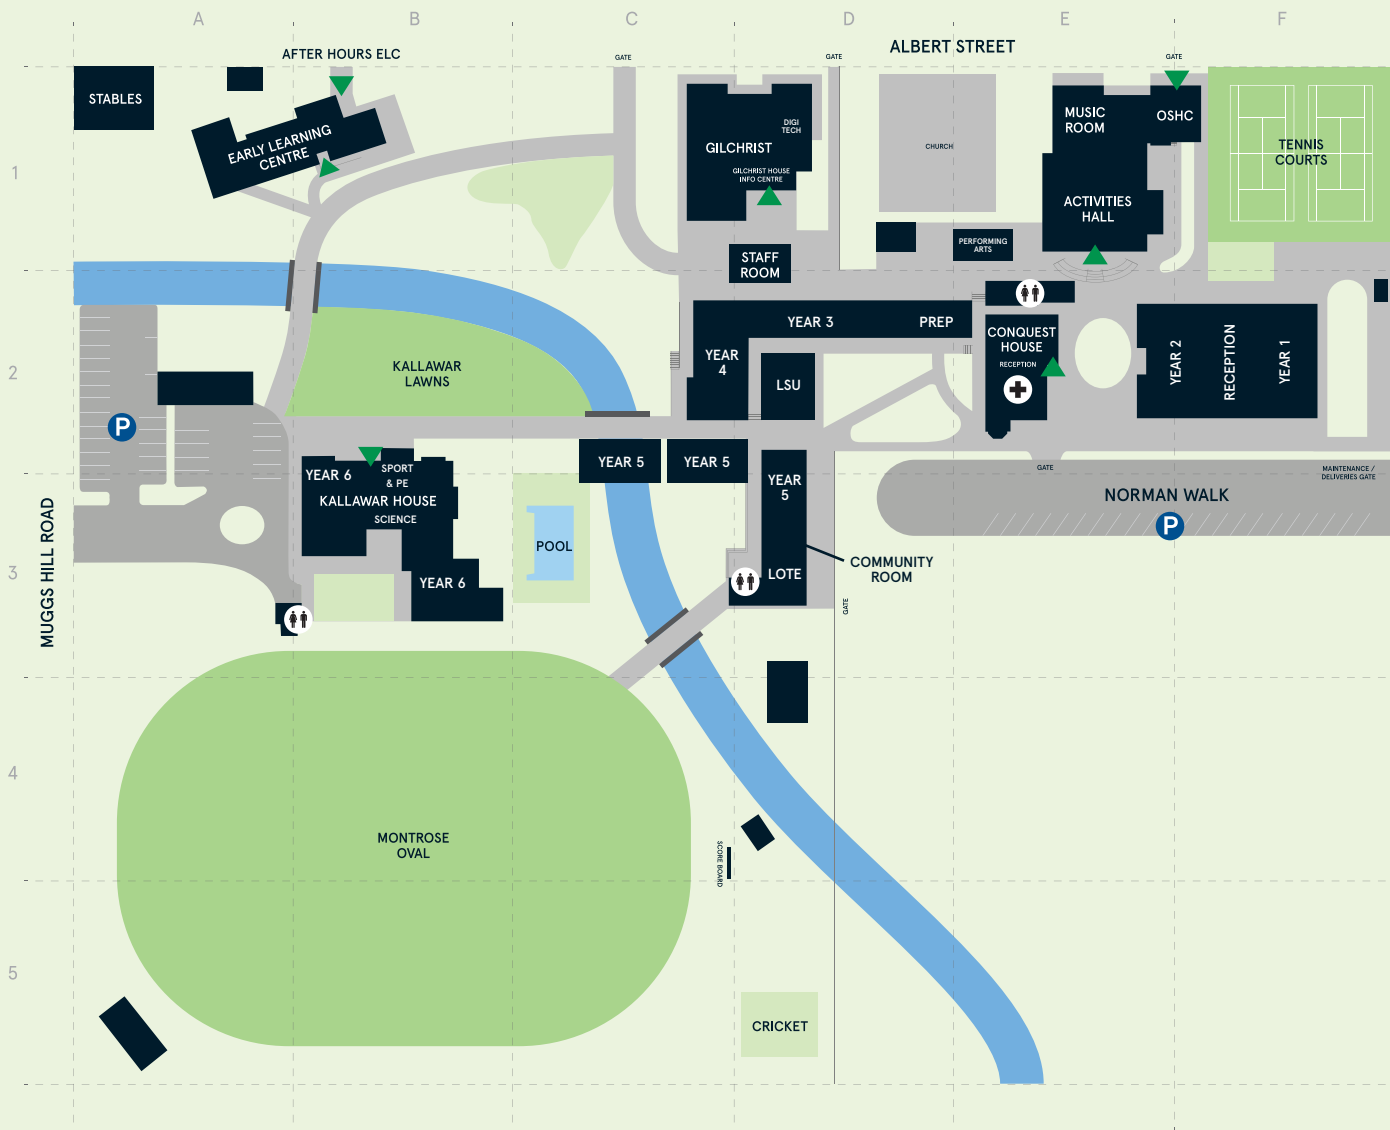

**SCOTCH
COLLEGE
ADELAIDE**

Scotch College Adelaide

MITCHAM CAMPUS (ELC & JUNIOR SCHOOL)

Activities Hall	E1	Montrose Oval	B4
Conquest House	E2	Performing Arts	E1
Reception	E2	Music Room	E1
Early Learning Centre	A1	OSHC	E1
Stables	A1	Pool	C3
Gilchrist House	C1	Staff Room	D1
Digital Technologies	D1	Tennis Courts	F1
Library	D1	Unit One	E2
Kallawar House	B3	Community Room	D3
Science Labs	B3		
Sport & PE Office	B3		