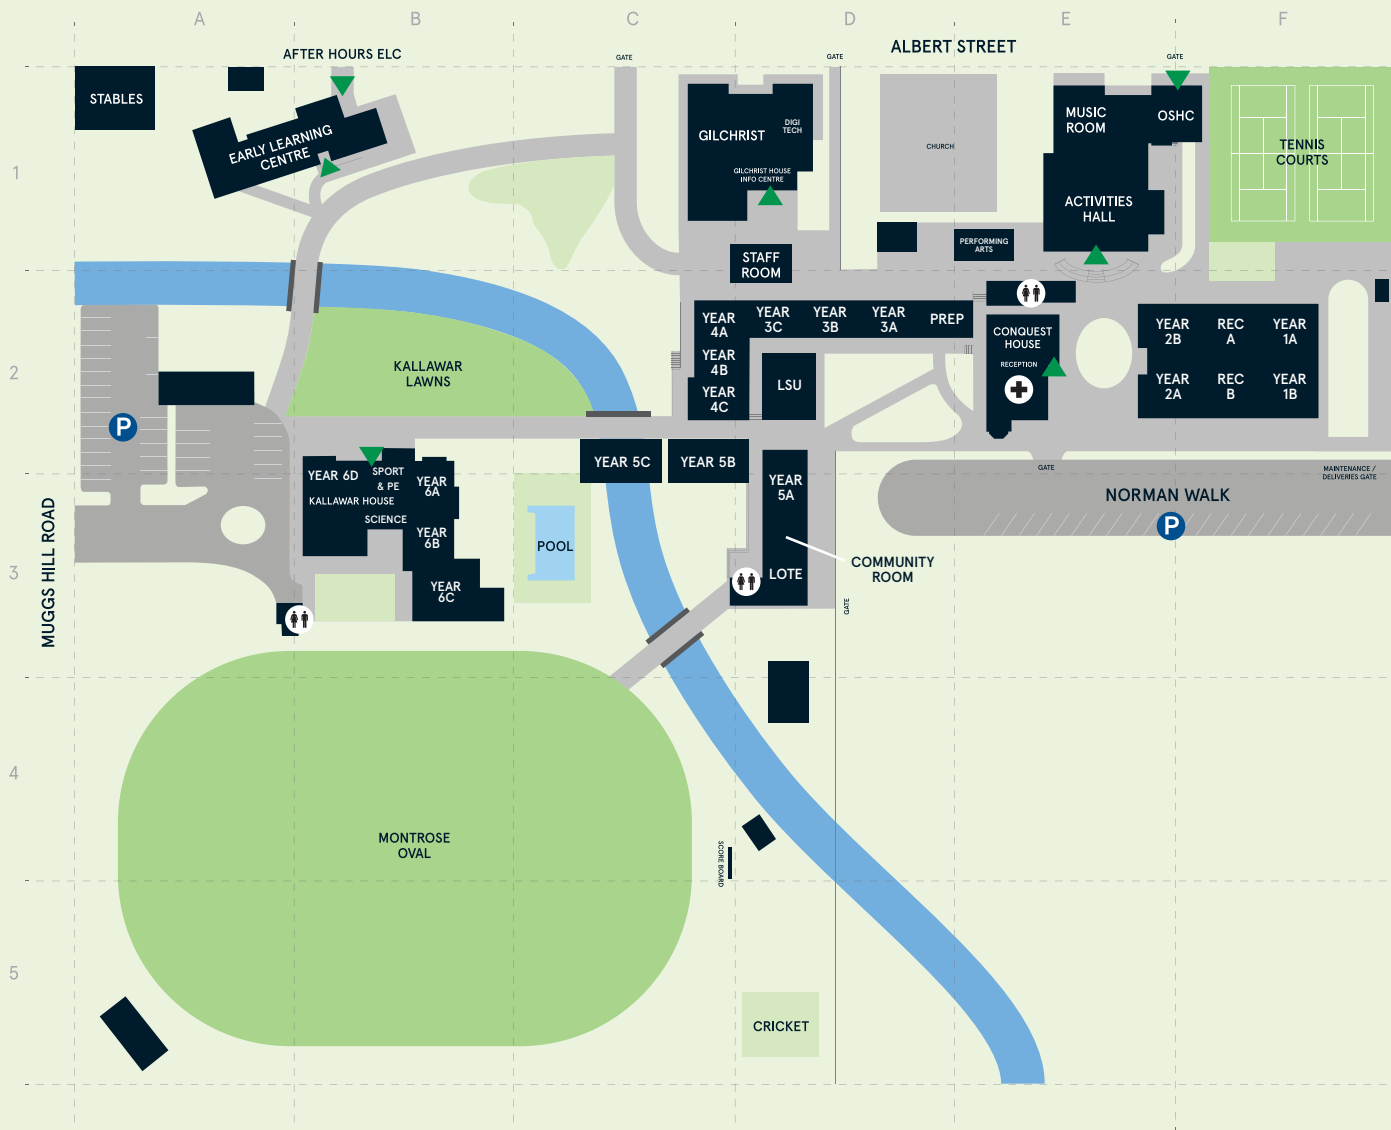

SCOTCH COLLEGE ADELAIDE

Scotch College Adelaide

MITCHAM CAMPUS (ELC & JUNIOR SCHOOL)

Activities Hall	E1	Montrose Oval	B4
Conquest House	E2	Performing Arts	E1
Reception	E2	Music Room	E1
Early Learning Centre	A1	OSHC	E1
Stables	A1	Pool	C3
Gilchrist House	C1	Staff Room	D1
Digital Technologies	D1	Tennis Courts	F1
Library	D1	Unit One	E2
Kallawar House	B3	Community Room	D3
Science Labs	B3		
Sport & PE Office	B3		

Prep	Kirsty Haigh
Reception A	Kate Snell
Reception B	Leanne Taylor
Year 1A	Seb Lefevre
Year 1B	Jacqui Fenlon
Year 2A	Emma Ashworth
Year 2B	Samantha Clappis
Year 3A	Nadia Hicks
Year 3B	Eliza Howland
Year 3C	Lauren Camens
Year 4A	David Pace/Abby Blowes
Year 4B	Victoria McGreevy
Year 4C	Deb Williams/Carole Frew
Year 5A	Monique Eggers
Year 5B	Helen Worthington
Year 5C	Sam Cocks
Year 6A	Paul Traino
Year 6B	Abi Dibb
Year 6C	Mike Paay
Year 6D	Georgie Facci